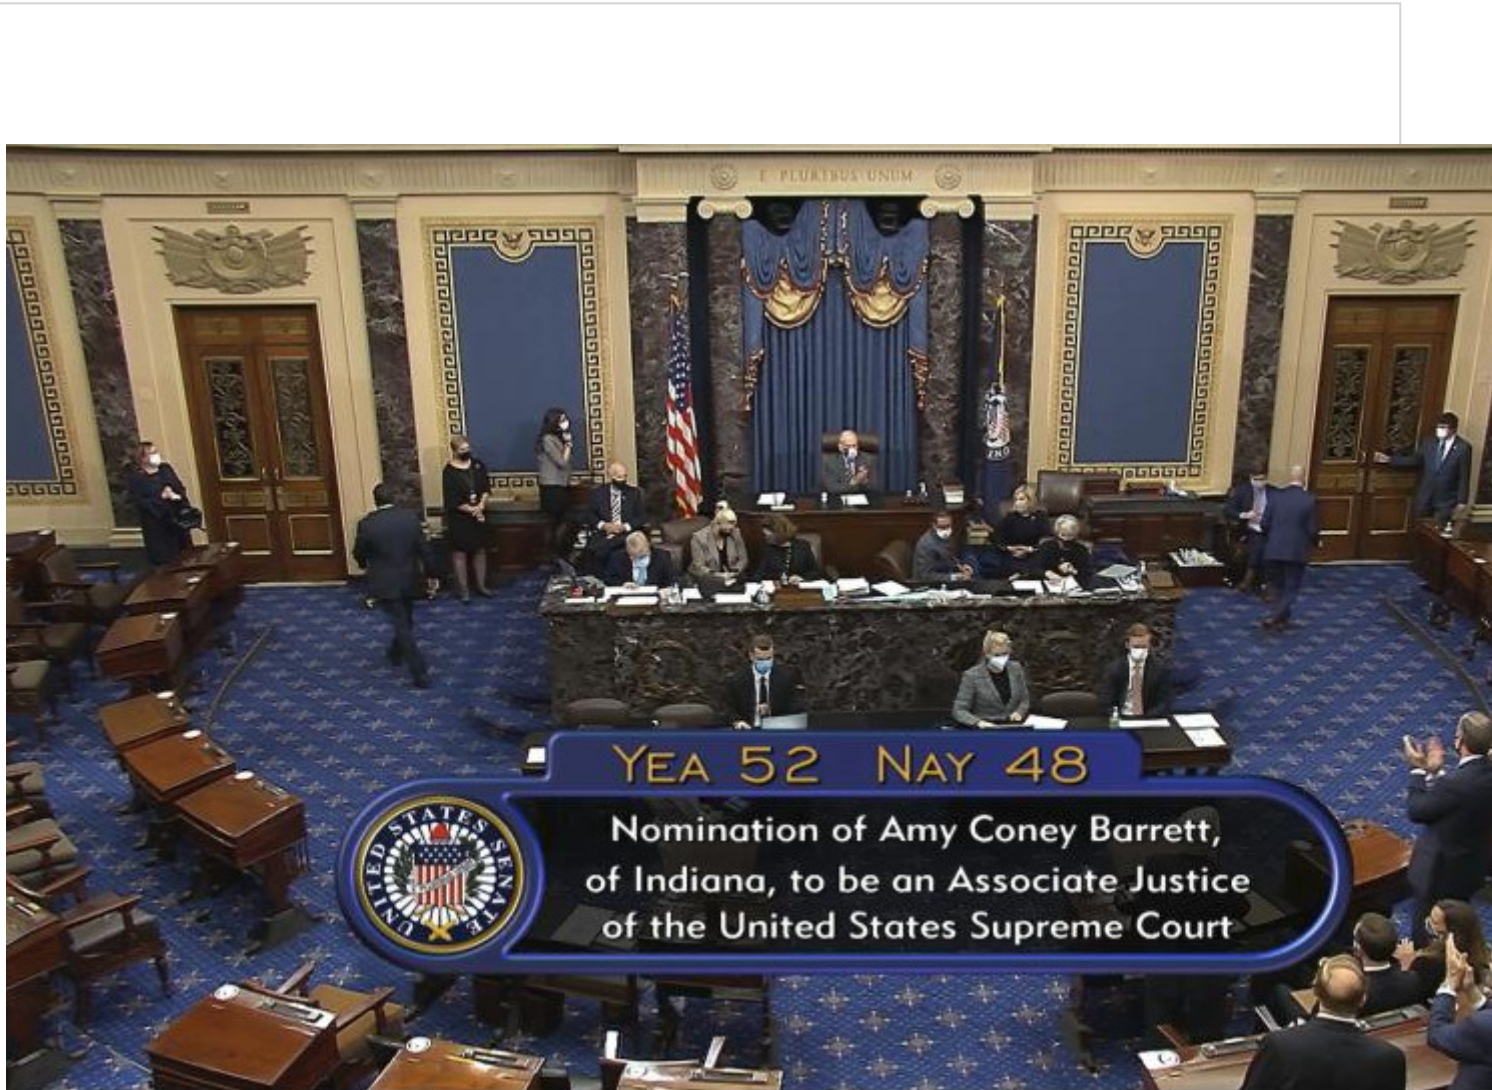

# *U.S. Senate confirms Trump's third judge to U.S. Supreme Court*

**U.S. Senate confirms Trump's third judge to U.S. Supreme Court. (Photo: U.S. Senate)**

Washington, October 26 (RHC)-- With only eight days before the U.S. presidential election, the Republican-held Senate has confirmed Judge Amy Coney Barrett to the Supreme Court, a move that could throw the upcoming election to President Donald Trump.

The senators voted in favor of the judge with a narrow margin, 52-48, after a session on Monday.

“By any objective standard, Judge Barrett deserves to be confirmed to the Supreme Court. The American people agree. In just a few minutes, she’ll be on the Supreme Court,” said majority leader Mitch McConnell during his final remarks on the Senate floor.