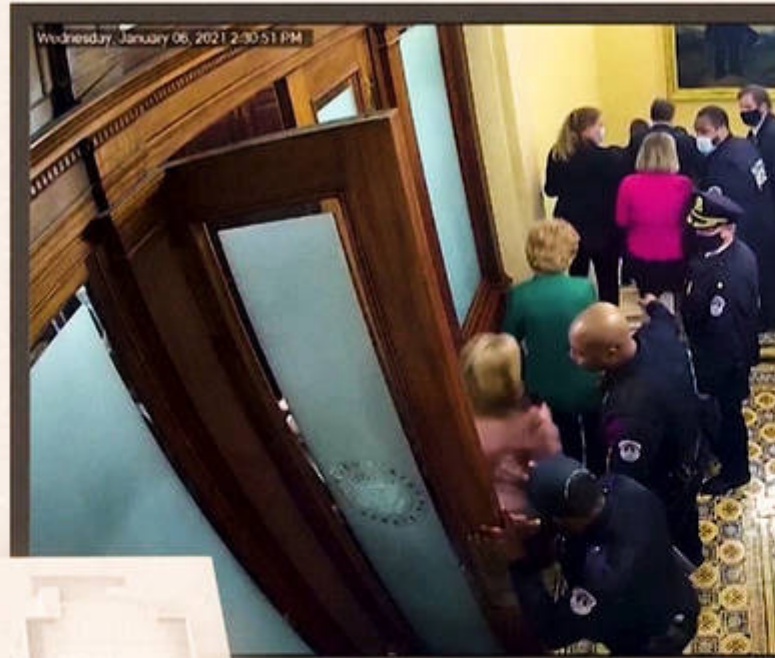

# *Democrats accuse Trump of being “singularly responsible” for insurrection*

**JANUARY 6, 2021**

**SECOND FLOOR**

Impeachment managers have released shocking video from inside the Capitol during the January 6 insurrection

Washington, February 11 (RHC)-- On Capitol Hill, Democratic House impeachment managers have released shocking video from inside the Capitol during the January 6 insurrection showing lawmakers, as well as Vice President Mike Pence, scrambling to evacuate as violent Trump supporters were just yards away.

Democrats described Trump as the “inciter-in-chief” and said he was “singularly responsible” for inciting his supporters by spreading the “big lie” that the election was stolen. This is House impeachment manager Stacey Plaskett of the Virgin Islands speaking at the Senate trial.

Del. Stacey Plaskett said: “Donald Trump, over many months, cultivated violence, praised it. And then, when he saw the violence his supporters were capable of, he channeled it to his big, wild, historic event. He organized January 6 with the same people that had just organized a rally resulting in substantial violence, and made absolutely sure this time these violent rallygoers wouldn’t just remain in place. He made sure that those violent people would literally march right here to our steps.”