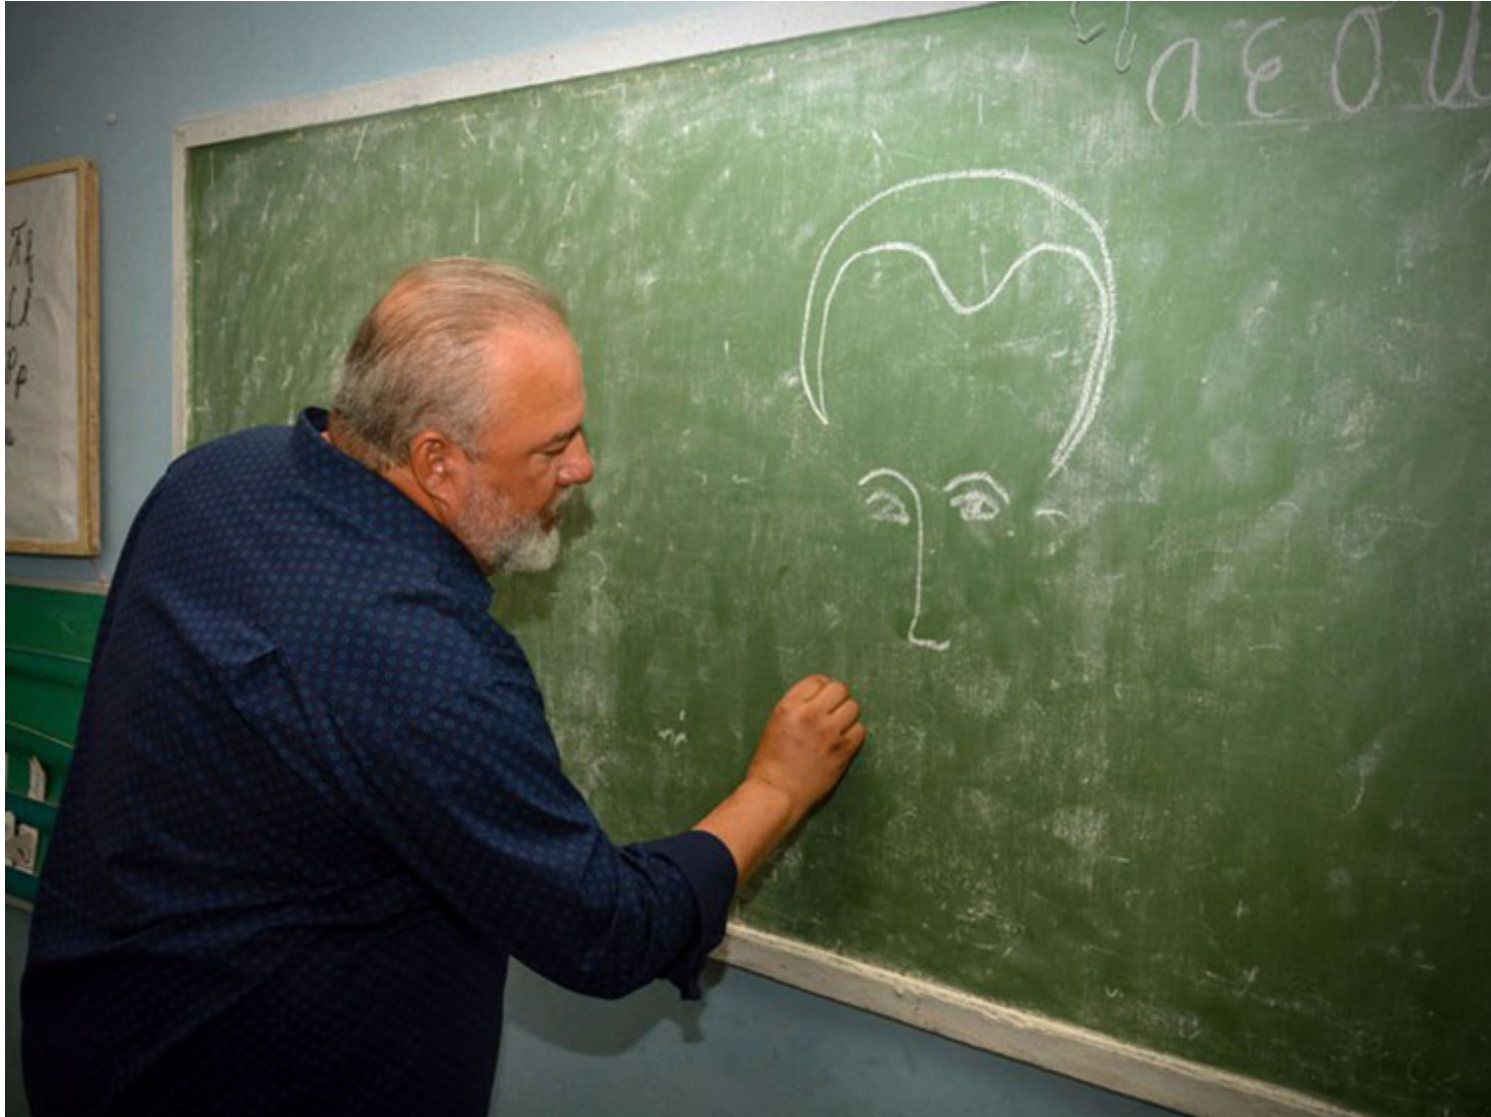

Cuba's prime minister visits with Gibara fishermen.

Photos: Juan Pablo Carreras. ACN.

Havana, Feb 25 (RHC) As part of the candidates for deputies' meetings with the people, Cuban Prime Minister Manuel Marrero knew firsthand about the results, difficulties, and concerns about fishing activity in the municipality of Gibara, Holguin

As part of the solution to these and other issues, Marrero referred to a group of planned modifications to the Fishing Law, such as the construction and repair of boats, the increase of the capture zones, and the rescue of sales points specialized in fishing gear and urged the local authorities to draw up a strategy for the rescue of these traditions in this maritime city.

During his tour, accompanied by Sonia Chacón, also a candidate to the Parliament for this demarcation, he visited the radio station La Voz del Atlántico, which today celebrated its 22nd anniversary, to congratulate its workers and praise the work carried out for more than two decades.

Photos: Juan Pablo Carreras. ACN.

The purpose of these tours is to strengthen the links between the different social sectors and their representatives in the X Legislature of the National Assembly to know the claims and social problems of the different localities and to outline and execute actions to solve them. (Source: ACN).