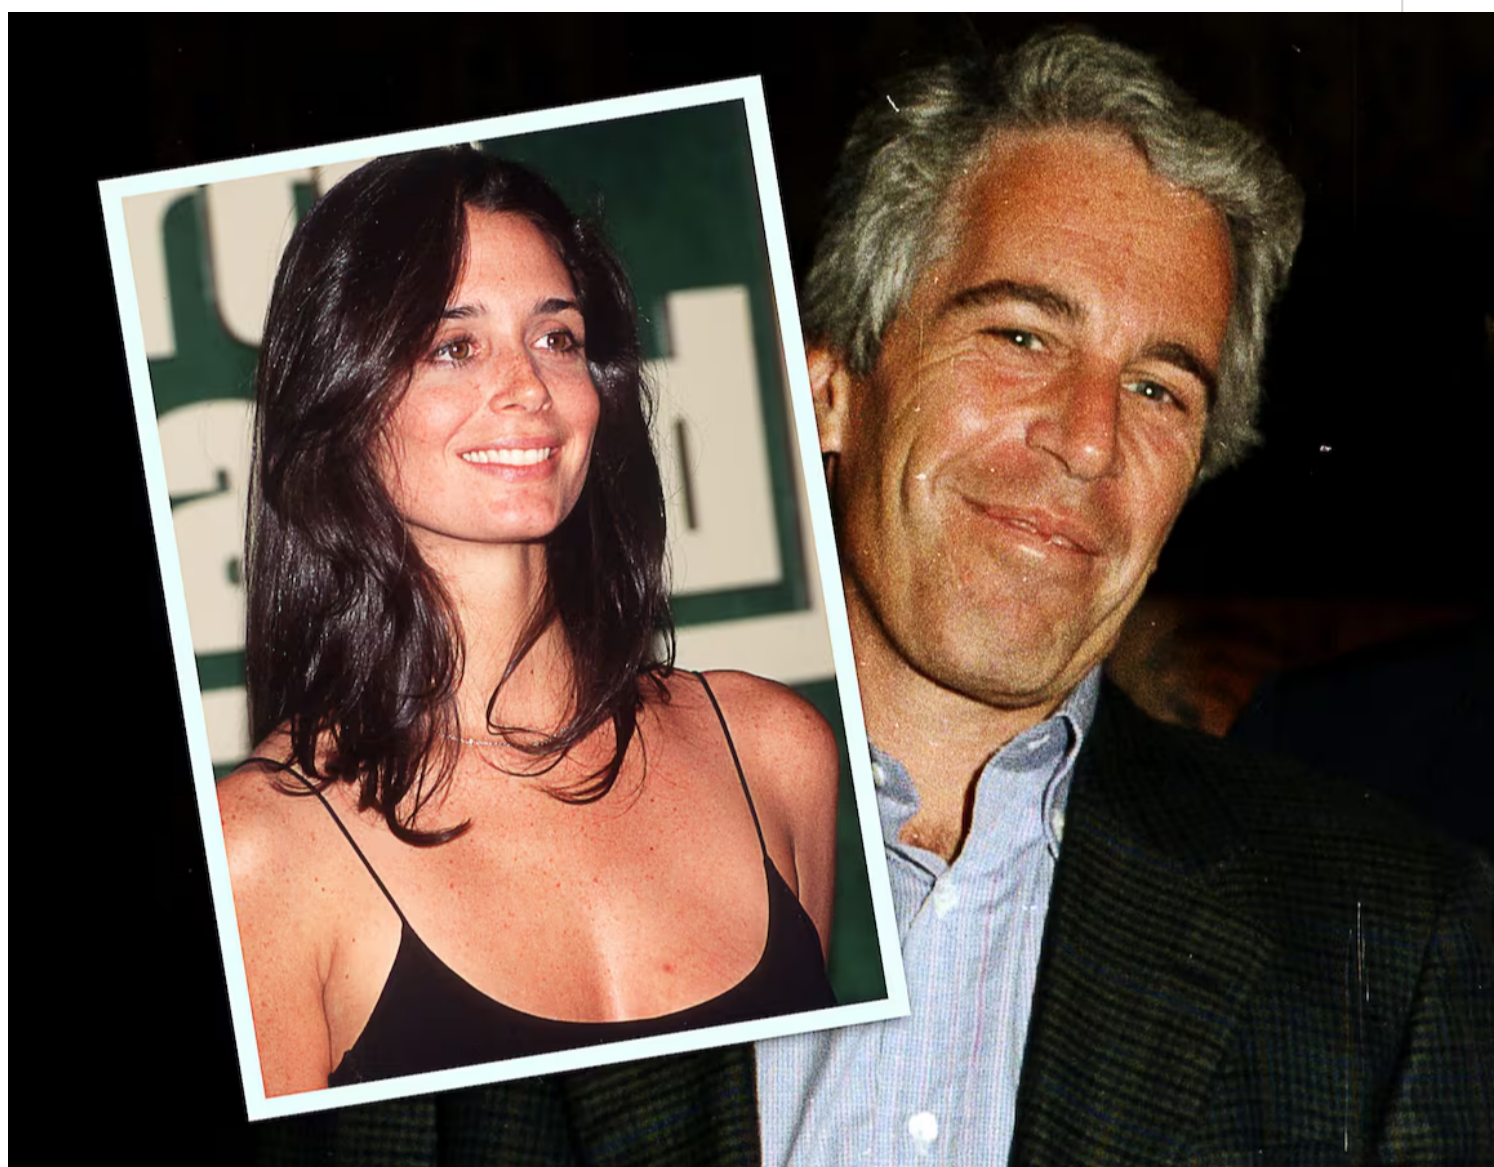

*Model Stacey Williams says
Trump groped her in twisted
game with Jeffrey Epstein*

New York, October 26 (RHC)-- Donald Trump is facing a new accusation of sexual misconduct. Stacey Williams worked as a model in 1993, when she says Donald Trump repeatedly groped her at Trump Tower. She was introduced to Trump by the now-deceased serial sexual predator and trafficker Jeffrey Epstein.

Model Stacey Williams says Trump groped her

Stacy Williams described the assault as a “twisted game” that had been orchestrated by Trump and Epstein. She detailed the encounter this week on a call organized by the group Survivors for Kamala, which also featured Hollywood actor Ashley Judd and Anita Hill.

Of course, Trump’s campaign denied the allegations.

[SOURCE: DEMOCRACY NOW]

<https://www.radiohc.cu/en/noticias/internacionales/368318-model-stacey-williams-says-trump-groped-her-in-twisted-game-with-jeffrey-epstein>