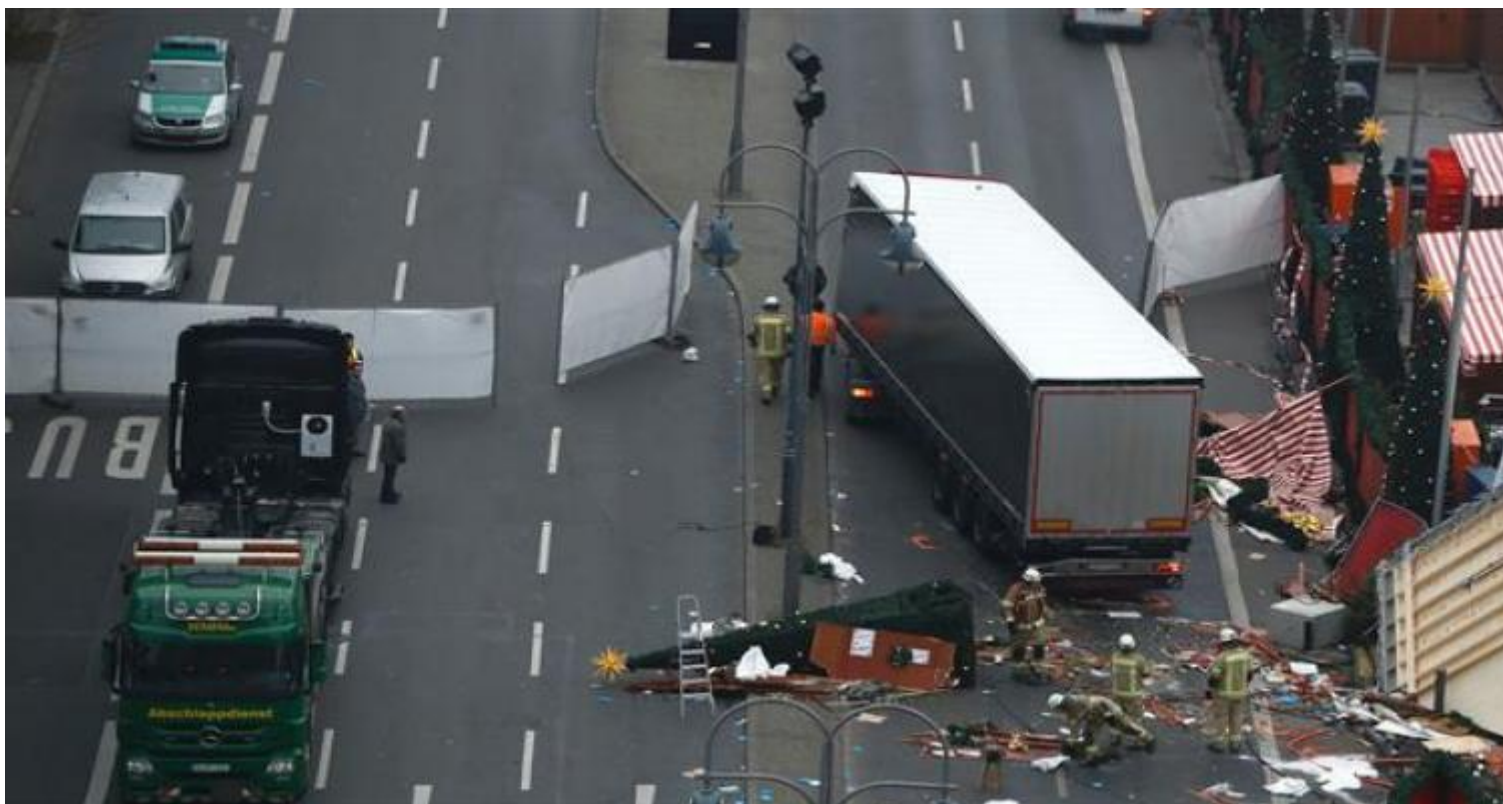

# *German Attacker Still at Large, Police Say 'Wrong Man' Arrested*

---

Berlin, December 21 (RHC)-- German police have announced that the attacker who crashed a truck into a crowded Christmas market in Berlin is still at large after the "wrong man" was put in custody, Germany's Die Welt reported.

"As far as I know it is in fact uncertain whether that really was the driver," said Berlin Police President Klaus Kandt. Berlin police have said the attack was deliberate and wrote on Twitter that authorities remain vigilant after the detained suspect denied involvement. Another source warned that the at-large suspect could still pose a danger to society.

"We have the wrong man," a police chief told the German newspaper Die Welt. "And therefore a new situation. The true perpetrator is still armed, at large and can cause fresh damage."

An attacker crashed a truck into a crowded Christmas market in the German capital on Monday, killing 12 people and injuring dozens of others. Police announced after the incident that authorities are treating the attack as "presumed terrorism."

The man arrested, who police now believe was not behind the attack, is an asylum-seeker who authorities believe hails from Pakistan.

The Christmas market attack recalled a similar attack in Nice, France, in July when a driver plowed a 19-ton truck along a crowded beach-front area, killing 86 people.